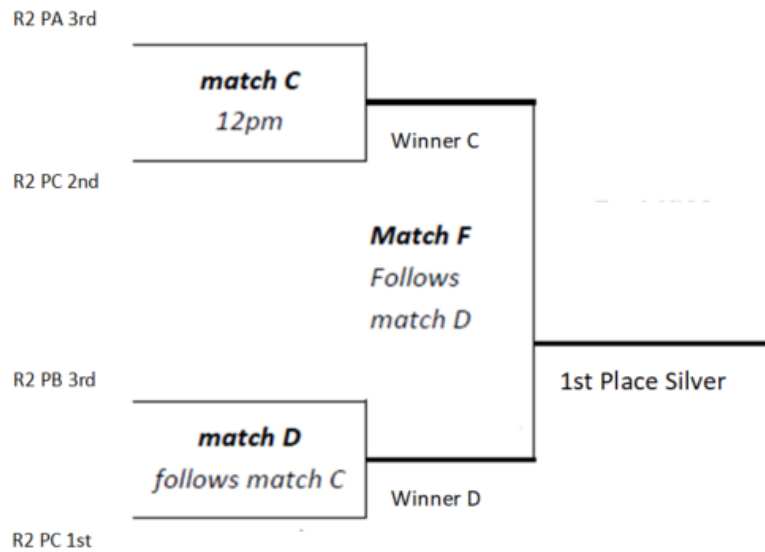

R = Round

P = Pool

Top team is the HOME team

GOLD BRACKET
Trinity Lutheran
High School

SILVER BRACKET
at ILS

Bronze – Sauers – Noon Start (12pm)

	Team	Match Up	Winner & Scores	Sets Won	Sets Lost	Pool Play Finish
Team 1						
R2 PC – 3rd		1 v 3				
Team 2						
R2 PC 4th		3 v 2				
Team 3						
R2 PB 4th		2 v 1				