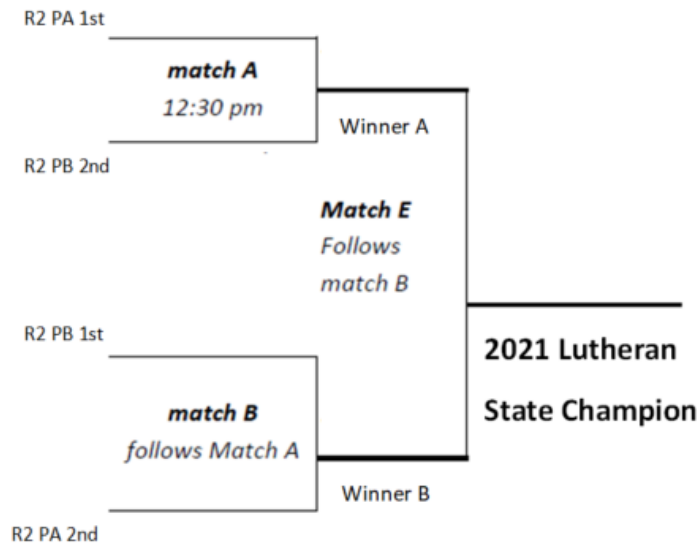

R = Round

P = Pool

Top team is the HOME team

GOLD BRACKET
Trinity Lutheran
High School

SILVER BRACKET
at ILS

Bronze – Sauers – Noon Start (12pm)

	Team	Match Up	Winner & Scores	Sets Won	Sets Lost	Pool Play Finish
Team 1						
R2 PC – 3rd		1 v 3				
Team 2						
R2 PC 4th		3 v 2				
Team 3						
R2 PB 4th		2 v 1				